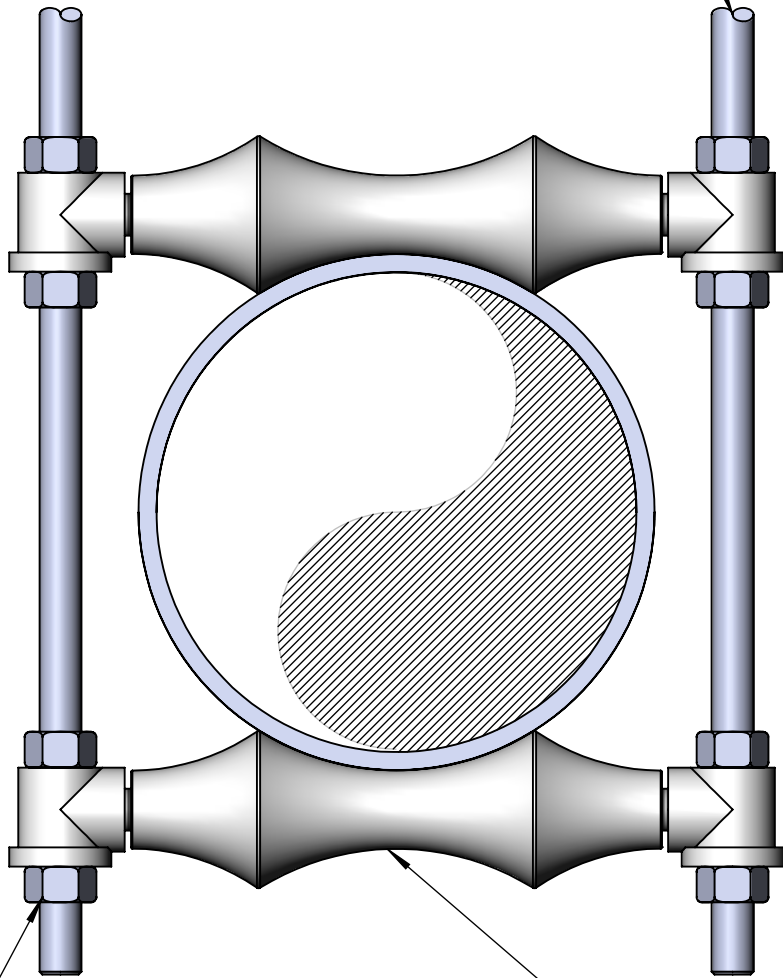

**EMPIRE FIG. #54**  
CONTINUOUS THREADED ROD

**EMPIRE FIG. #56**  
FINISH NUT

**EMPIRE FIG. #277**  
ADJUSTABLE TWO ROD  
ROLLER HANGER

EMPIRE INDUSTRIES

ASSEMBLY #13

[www.empireindustries.com](http://www.empireindustries.com)